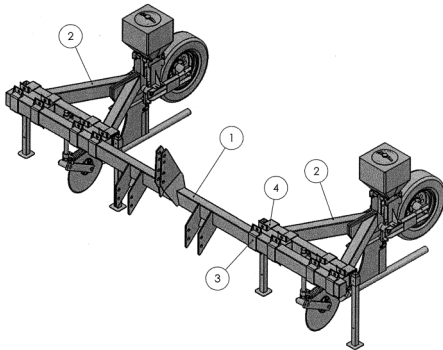

# GOPHER KILLERS

Prices Effective as of 1-23

**LOOK AT WHAT WE ARE  
BUILDING AT ELSTON**

**GA-800D**

**GOPHER GETTER HARDEN POINT DOUBLE MACHINE WITH TOW BAR**

**\$19,223.00**

**GA-800TGG**

**GOPHER GETTER HARDEN POINT TRIPLE MACHINE WITH TOW BAR**