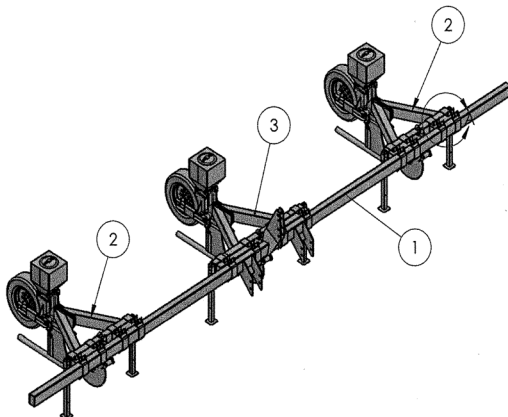

Prices and Specifications may be subject to change without notice. Prices do not include shipping or setup.